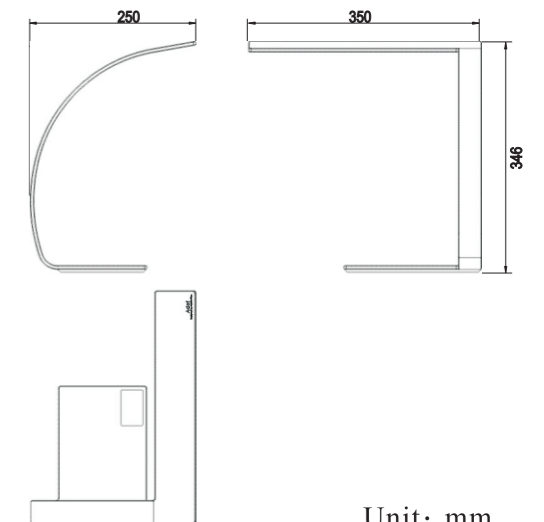

Dimension

Unit: mm

Spec.

Model	Wattage	Input Voltage	Output Voltage	Color	CCT	Operation Condition
RAYEE14D-SI-EN	14W	220-240VAC 50/60Hz	12V 1A	Silver	2700-5700K Linear dimming	-10°C ~ 40°C RH15% ~ 50%
RAYEE14D-GL-EN				Golden		
RAYEE14D-RD-EN				Red		

Basic Spec.	
Main Material	Alloy Aluminum+PC
Color Index	Ra>80
IP Rate	IP20
Control Method	Touch Control
Dimming Mode	Linear Dimming

Lighting Source	
Brand	Lumileds
Model	Luxeon3014
Quantity	120Pcs
Beam Angle	120°
Lifespan	36000Hrs

Package	
Size	355*212*426mm
Material	Corrugated paper
Packing List	Lamp/Adapter/Manual
N.W.	1.1Kg
G.W.	2.1Kg

Application

Office Study Room Bedroom

Certification